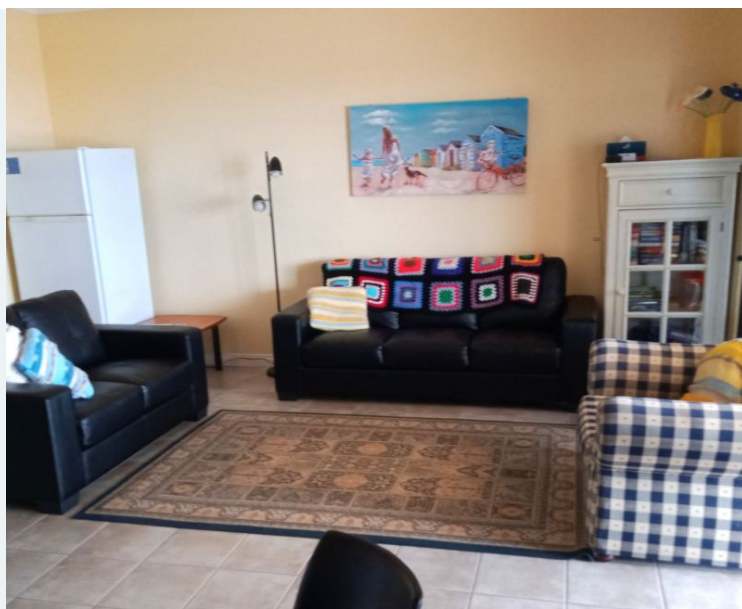

FROM

\$270 /NIGHT

Kalinda Shores

Black Point

Sleeps: 6

Bedrooms: 3

Bathrooms: 1

Parking spots: 2

Features:

- 2 queen sized beds
- 2 single beds
- Airconditioning
- Dishwasher
- DVD player
- Pet friendly
- TV
- Washing Machine

Book online now

* Price and property details correct as at 22/04/2026 and subject to change.

Kalinda Shores, Black Point

Book online now

Overview

Kalinda Shores at Black Point has been purpose built for holiday rentals and boasts a large green lawn in front, adjacent to the beach. Great for the Black Point family test matches!

Kalinda Shores is a popular family beachfront getaway, perfect for families. The Kitchen is well equipped with microwave, dishwasher, large fridge, coffee plunger & coffee pod machine. The back veranda offers shady parking and an extra fridge for drinks and bait.