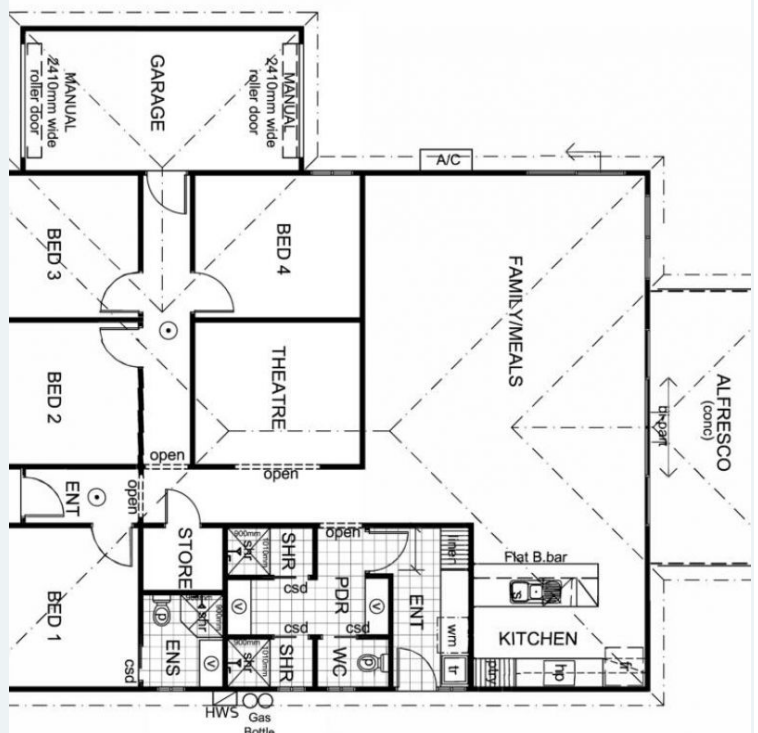

FROM

\$220 /NIGHT

Your Place

Port Victoria

Sleeps: 12

Bedrooms: 4

Bathrooms: 2

Parking spots: 2

Features:

- 3 queen sized beds
- 2 bunk beds
- 2 single beds
- Airconditioning
- Dishwasher
- DVD player
- Ensuite bathroom
- Group stays (10+)
- Pet friendly
- TV
- Washing Machine
- Linen hire available
- Beachfront
- Coffee machine
- Seaviews

Book online now

* Price and property details correct as at 05/08/2024 and subject to change.

Your Place, Port Victoria

Book online now

Overview

'Our place becomes Your Place' to relax and enjoy this beach front self contained accommodation at Port Victoria. 'Your Place' is designed to maximise the incredible view of Port Victoria Jetty and Wardang Island.

Your Place has room for three families, sleeping up to 12 people in 4 bedrooms, including a theatre room for the kids.

Situated in a private development adjacent to Port Victoria Caravan Park and with nearby private beach access, this property has it all.